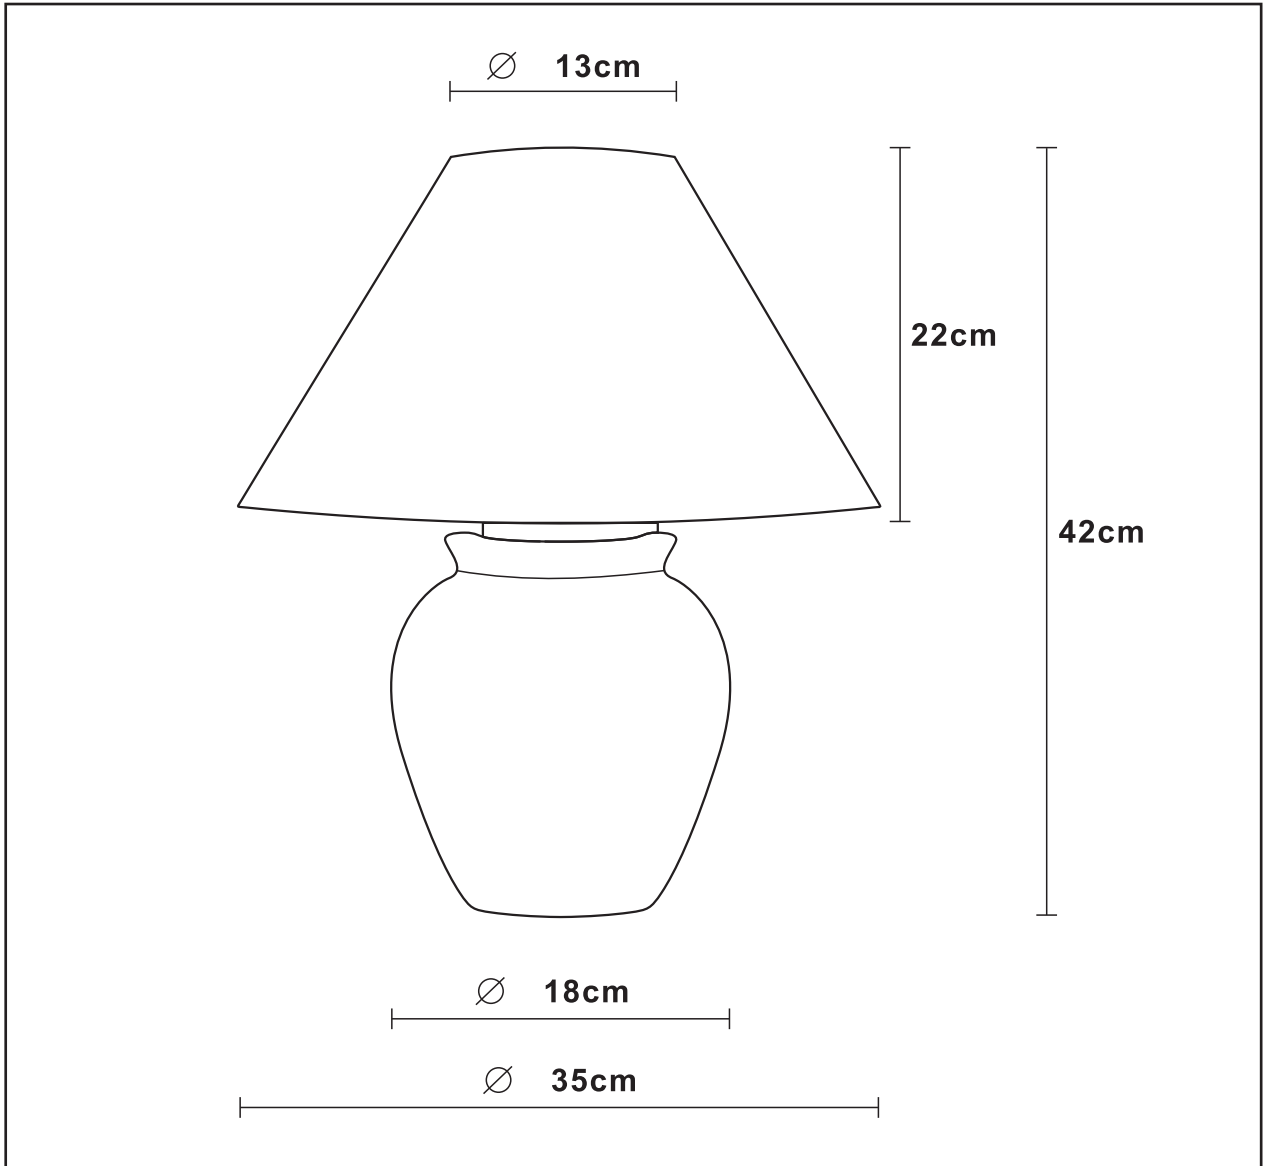

RAMZI

item number : 47507/81/36
47507/81/38
47507/81/43

EAN code : 5411212470195
5411212470201
5411212470218

For more specifications, dimensions please visit
www.lucide.com